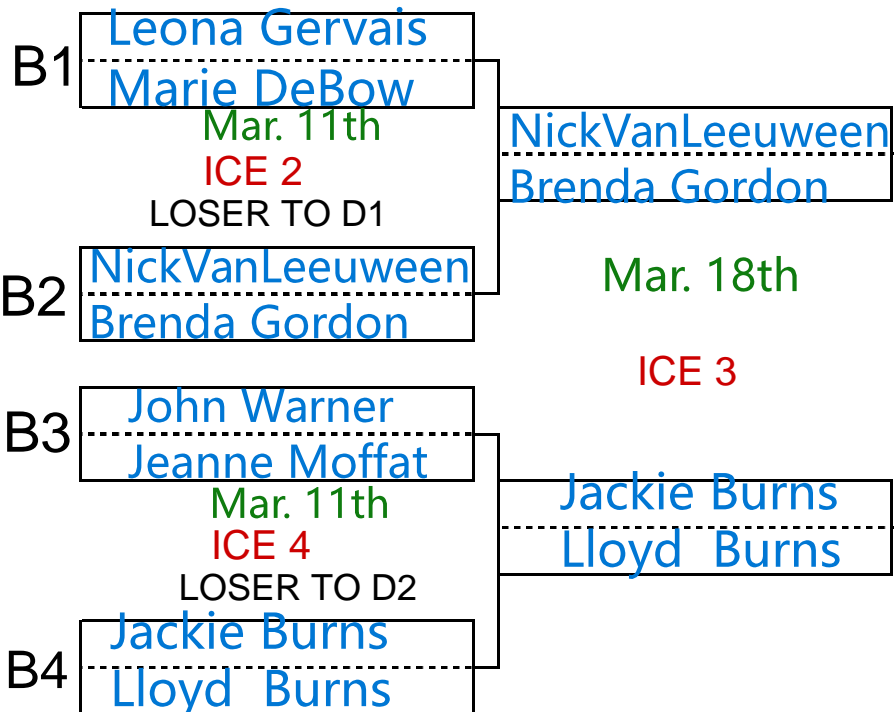

# PG Stirling League

## 2026 Spring Wednesday Playoffs

# PG Stirling League

2026 Spring  
Wednesday Playoffs

B- EVENT  
12:00pm Draw

C- EVENT  
12:00pm Draw

D- EVENT  
12:00pm Draw