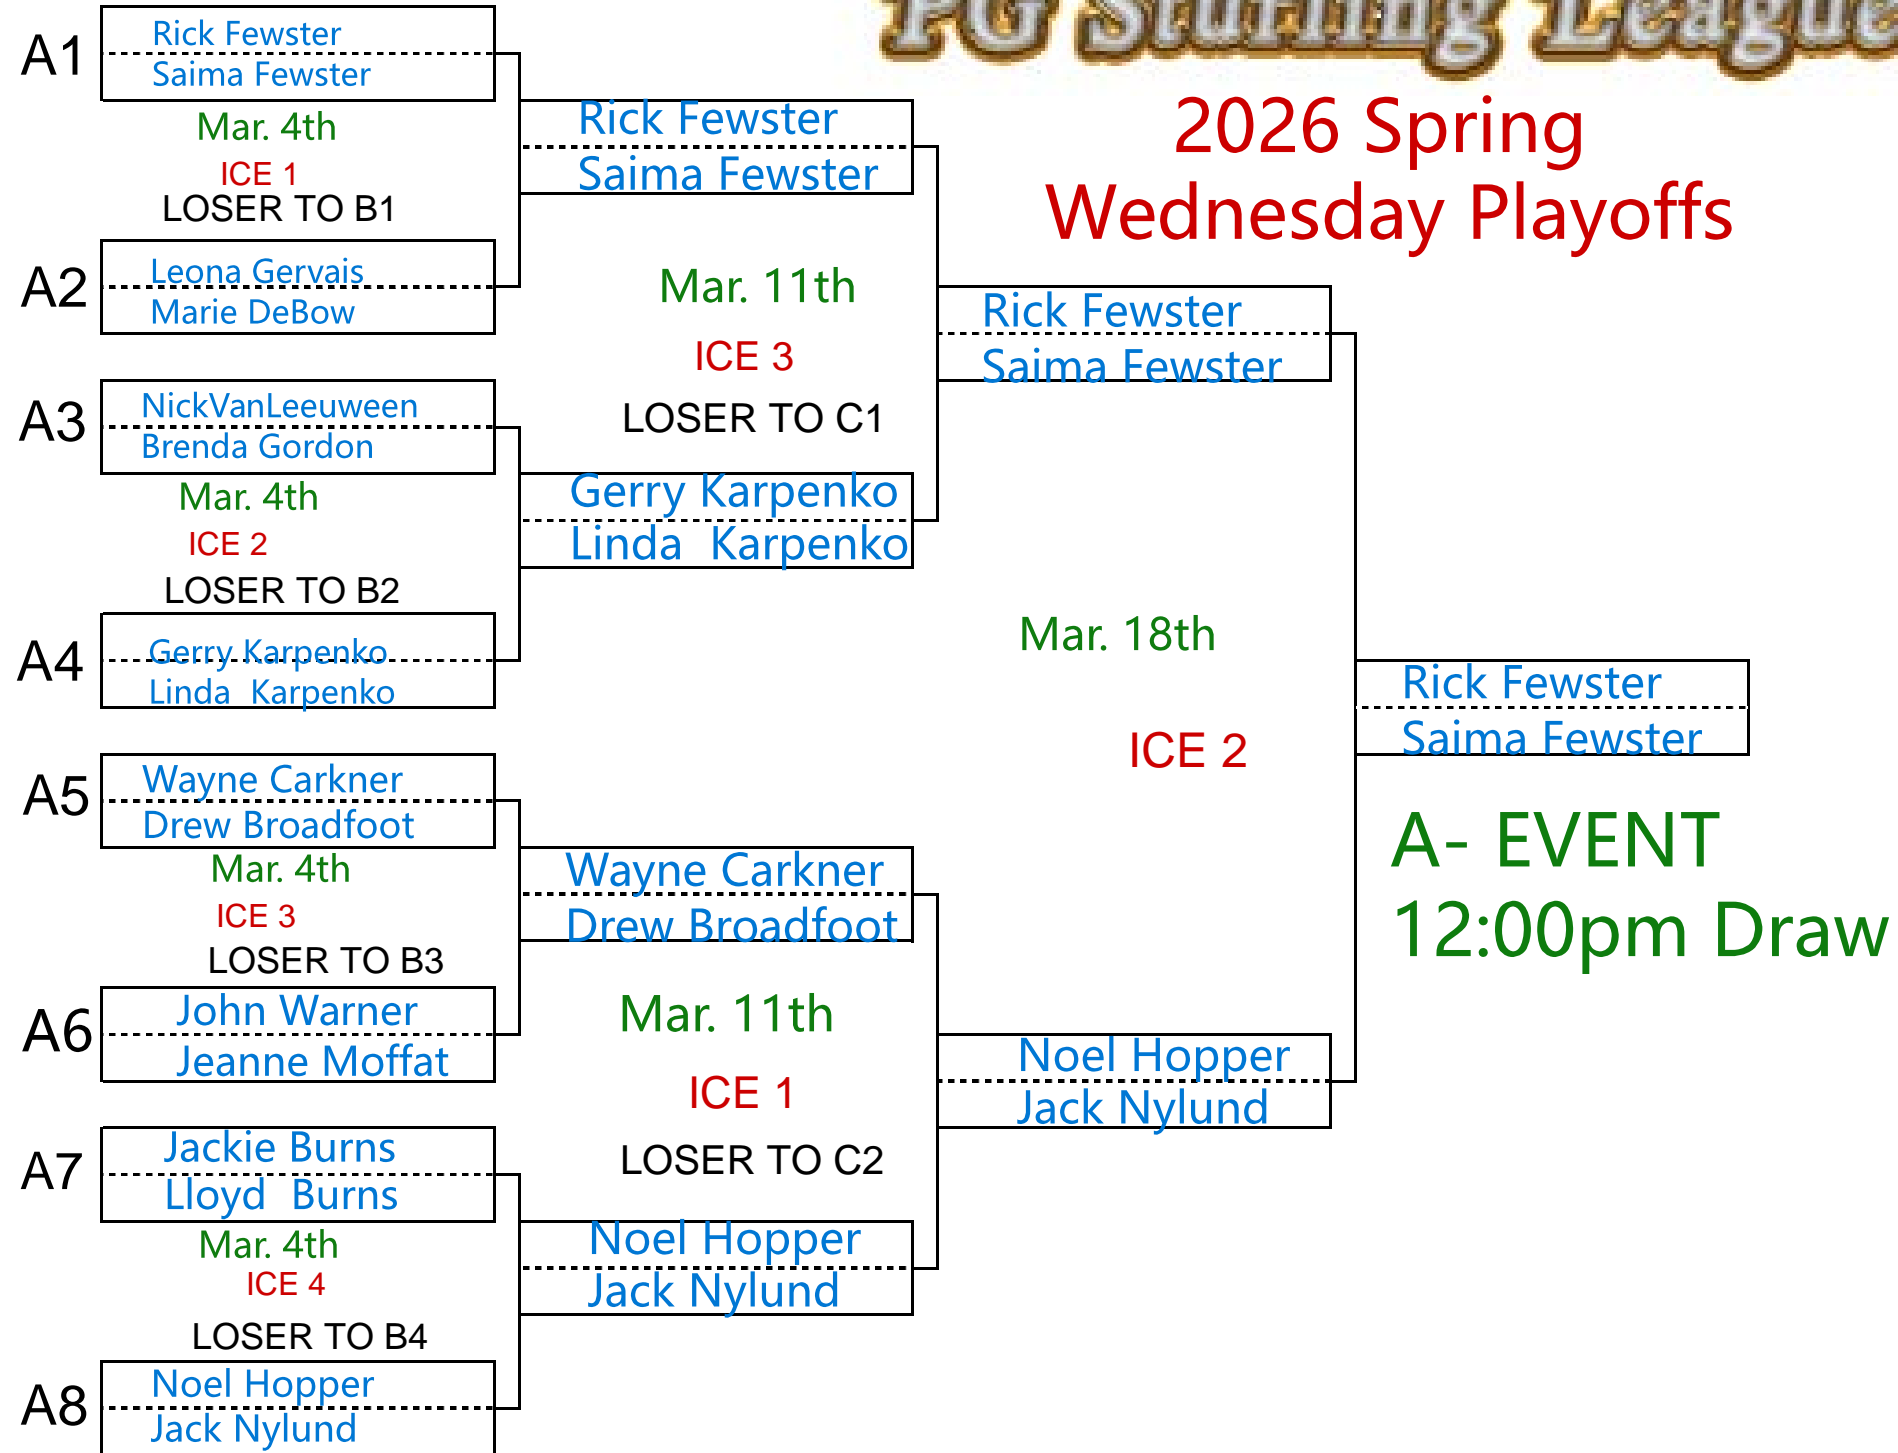

# PG Stirling League

## 2026 Spring Wednesday Playoffs

# PG Stirling League

2026 Spring  
Wednesday Playoffs

B- EVENT  
12:00pm Draw

C- EVENT  
12:00pm Draw

D- EVENT  
12:00pm Draw