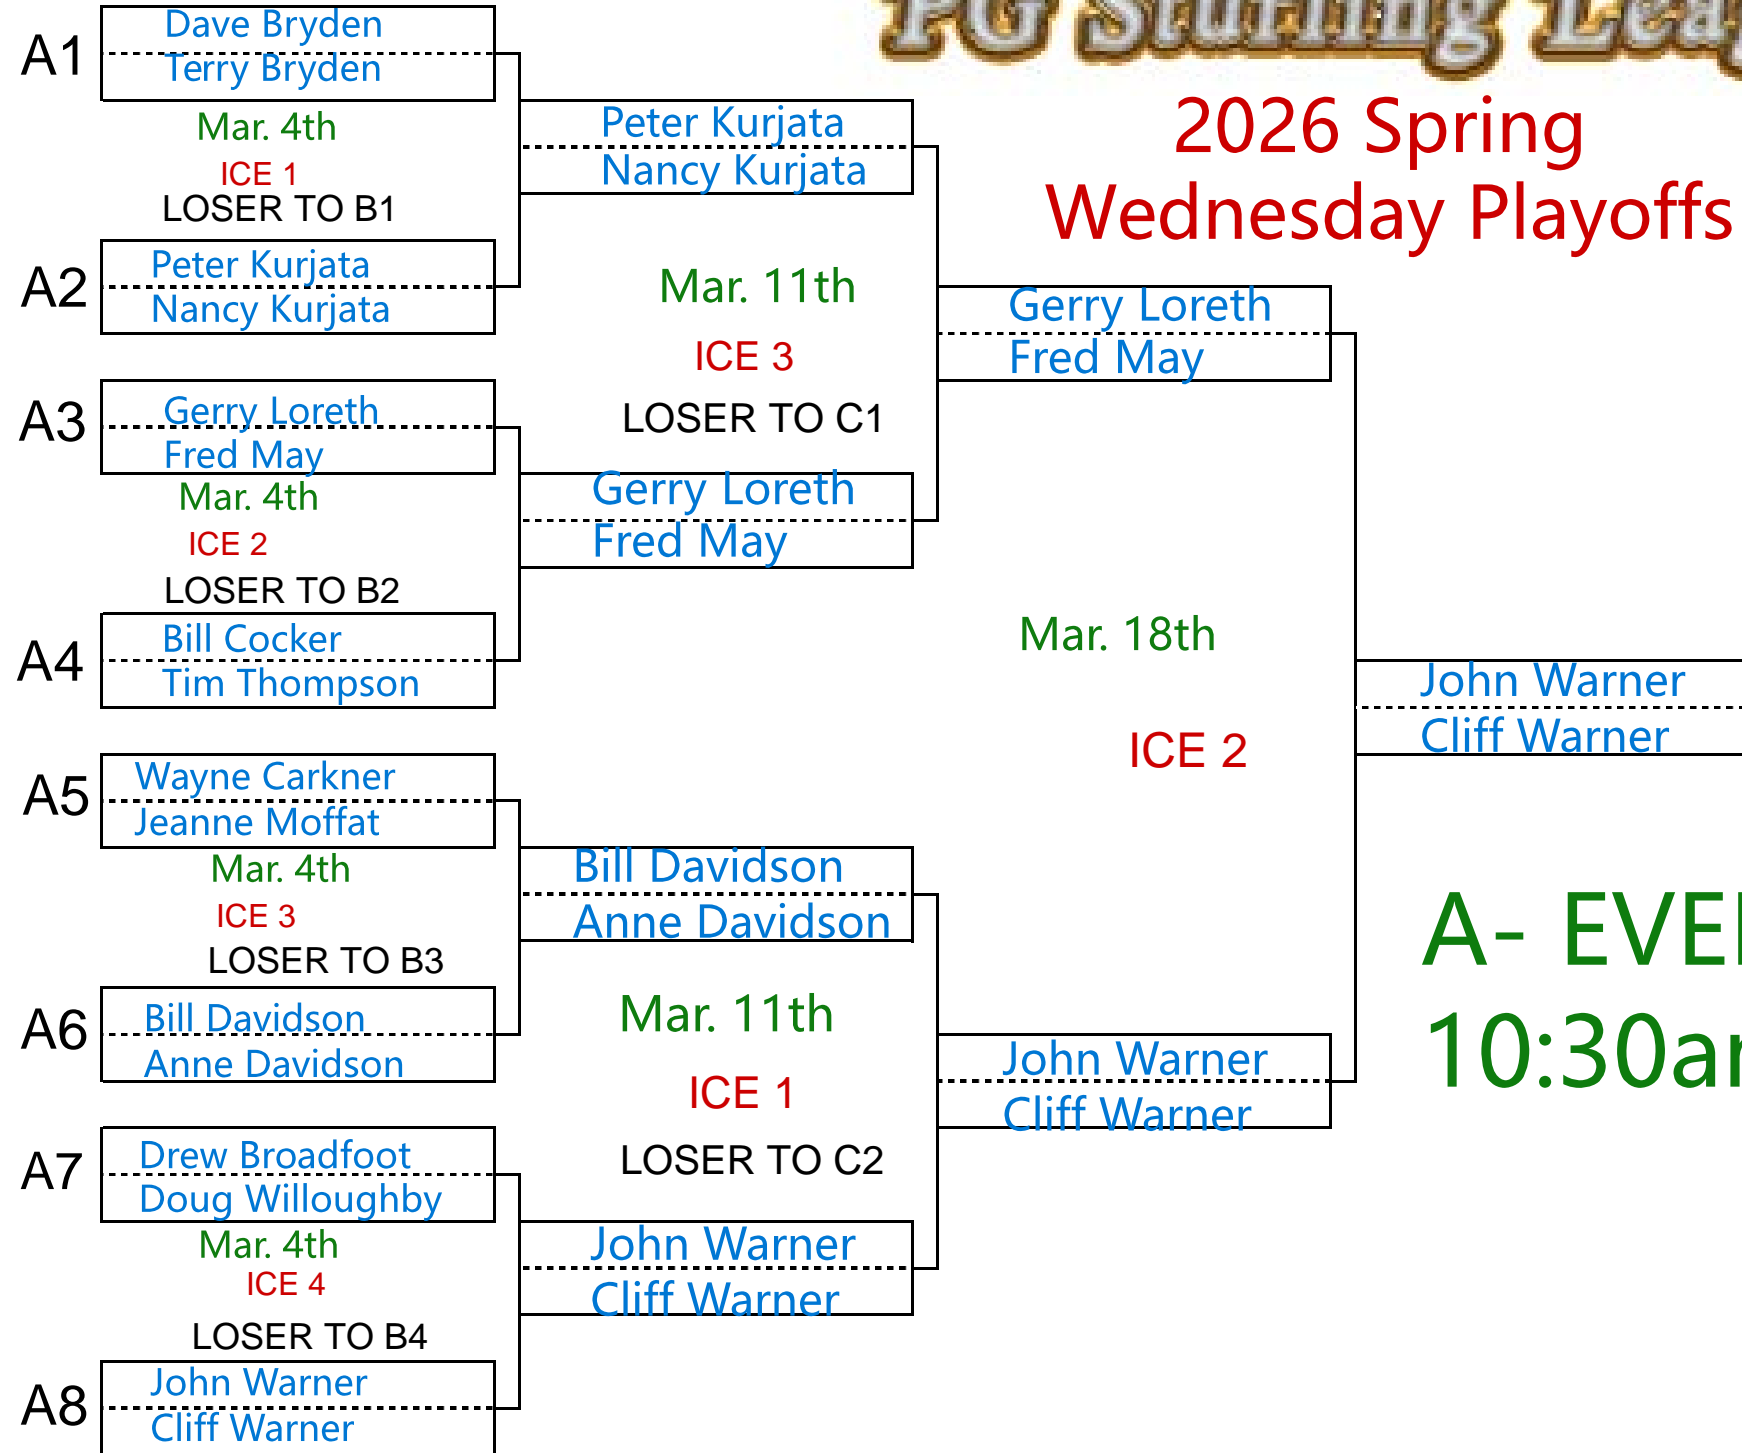

PG Stirling League

2026 Spring Wednesday Playoffs

A- EVENT
10:30am Draw